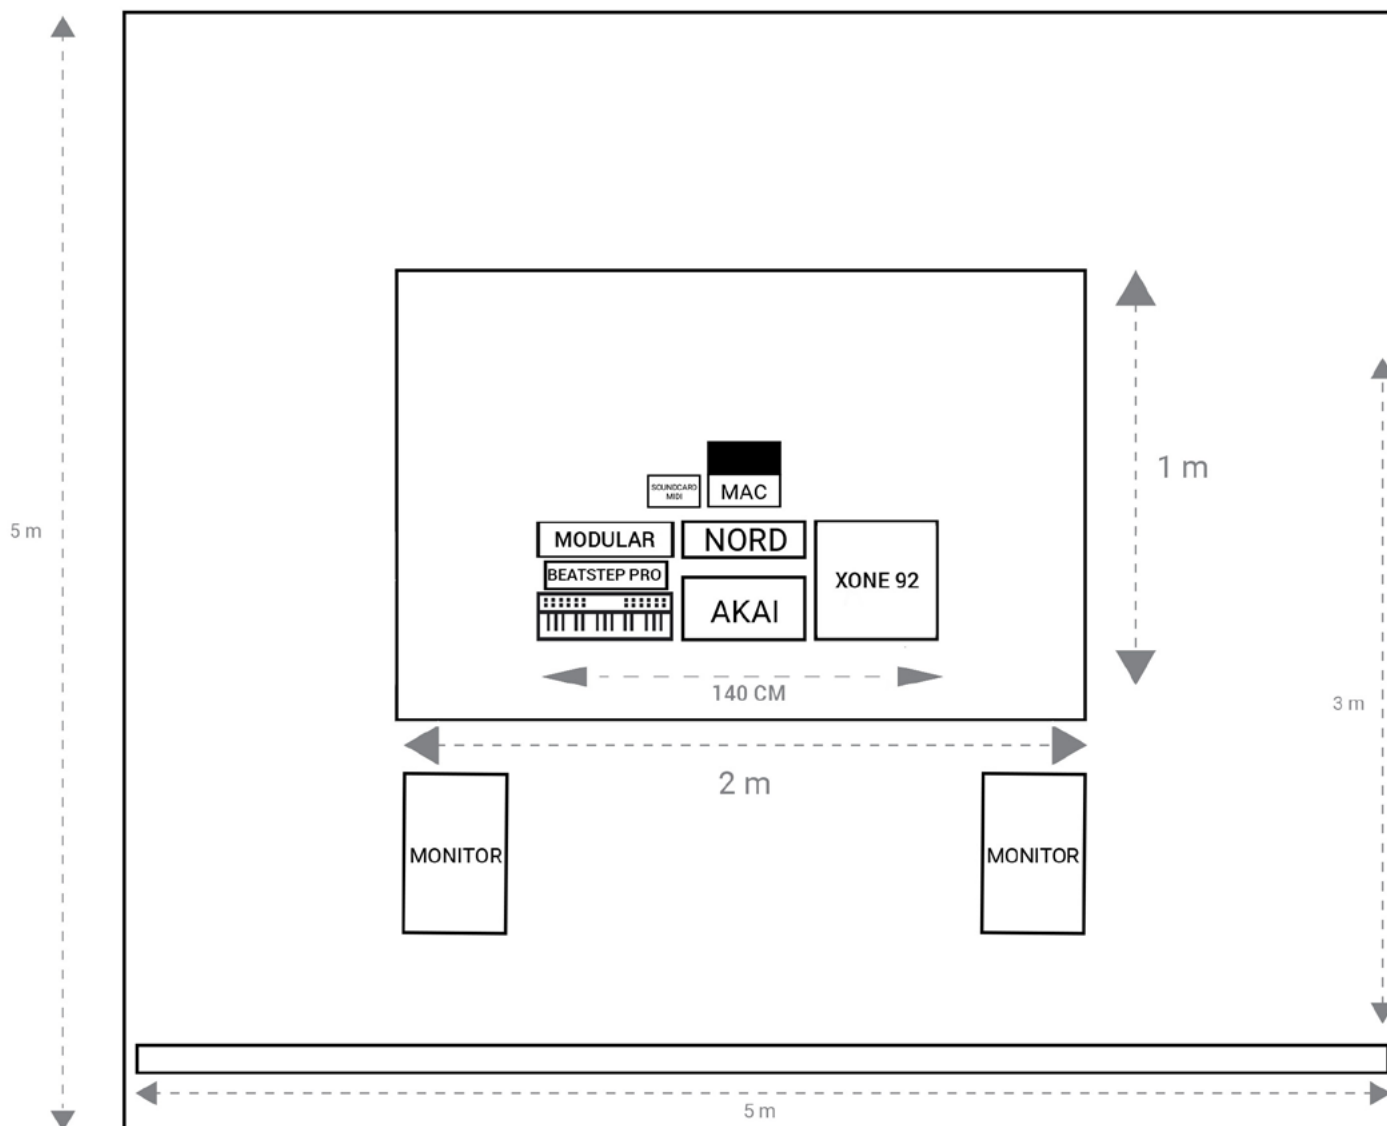

Mixer in pref. order: 1 x Allen & Heath Xone 92 / 1 x Rane MP2015 / 1 x Allen & Heath DB4
PLEASE CONTACT THE AGENT IF THESE MIXERS ARE NOT AVAILABLE.

1x STAGE riser 2,0 x 1,0 m (covered by a black sheet) x 1 m high
1x Laptop stand

SOUNDCARD INPUT (CLUB VERSION)

| CH | INPUT/JACK | RCA | XONE/CHANNEL | 48v | |
|----|------------|---------|-----------------|-----|--|
| 1 | MAIN/RME | XONE 92 | CH 1 / LINE R | | |
| 2 | MAIN/RME | XONE 92 | CH 1 / LINE L | | |
| 3 | MAIN/RME | XONE 92 | CH 2 / LINE R | | |
| 4 | MAIN/RME | XONE 92 | CH 2 / LINE L | | |
| 5 | MAIN/RME | XONE 92 | CH 3 / LINE R/L | | |